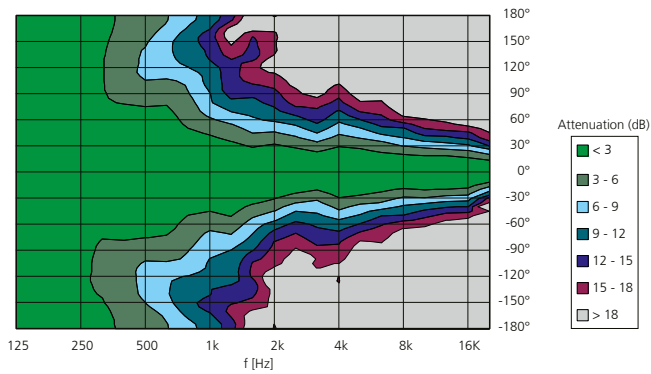

Horizontal coverage pattern