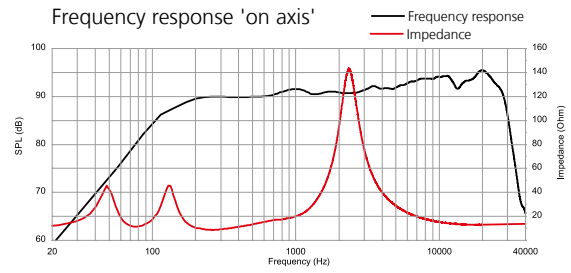

¹⁾ Pink noise 40 - 5000 Hz, 2 h; ²⁾ as ¹⁾ but with 50% duty cycle

Horizontal coverage pattern

Vertical coverage pattern

Frequency response 'on axis'

Frequency response 'on axis'

All measurements under free field conditions. Frequency patterns 1/6 octave averaged. Coverage and polar pattern 1/3 octave averaged. The manufacturer reserves the right to make product alterations to improve product quality without prior notice. Errors excepted.