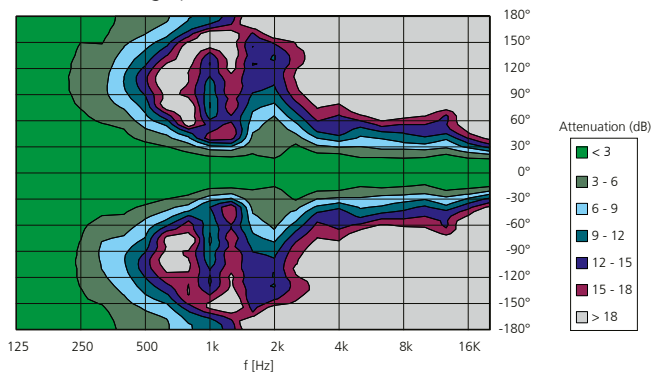

Due to the nearly symmetric directivity pattern of 70° x 60° (horizontal x vertical), there is no need for the rotation of the CD horn. By its high directivity in relation to the size, the sound energy is transported significantly further than in comparable systems of the same size. PASSIO disposes of the neutral and at the same time natural sound character which is typical for K&F products.

Loudspeaker	
Design	2-way passive bass reflex system
Frequency range -10 dB	75 Hz - 31 kHz
Frequency range ±3 dB	110 Hz - 28 kHz
Coverage angles nominal	70° x 60° (hor. x vert.)
Power handling	200 W nominal ¹⁾ 400 W program ²⁾
SPL (1W / 1m)	92,5 dB SPL
Max. SPL (1m)	121,5 dB SPL
Components	2 x 5" woofer, 1" high frequency tweeter on a CD horn
Impedance (nominal)	12 Ω, Zmin 8 Ω (200 - 350 Hz)
Connectors	(1+/-) 2 x Speakon® 4-pol NLT4MP IN parallel to OUT
Enclosure	
	Hard integral foam enclosure (flame retardant V0 according to UL94) with 25° and 55° monitor angle, VariPoint® to fasten hardware, sunk-in and to the bottom faced Speakon® connectors, 5° angle on top and bottom for inconspicuous design, textured paint finish in black or white, exchangeable front grille
Dimensions (W x H x D)	180 x 415 x 173 mm
Weight	5.6 kg
Option	'Special finish in RAL colours'
Accessories	see catalogue or www.kling-freitag.de

¹⁾ Pink noise 40 - 5000 Hz, 2 h; ²⁾ as ¹⁾ but with 50% duty cycle

Horizontal coverage pattern

Vertical coverage pattern

Frequency response 'on axis'

Frequency response 'on axis'

All measurements under free field conditions. Frequency patterns 1/6 octave averaged. Coverage and polar pattern 1/3 octave averaged. The manufacturer reserves the right to make product alterations to improve product quality without prior notice. Errors excepted.