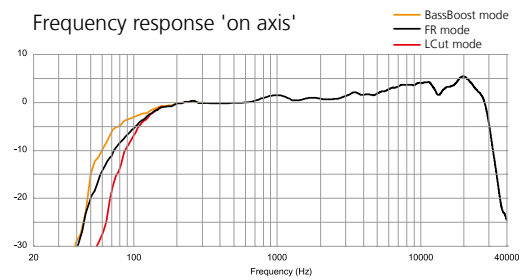

Loudspeaker	
Design	2-way passive bass reflex system
Frequency range -10 dB	75 Hz - 31 kHz
Frequency range ±3 dB	110 Hz - 28 kHz
Coverage angles nominal	70° x 60° (hor. x vert.)
Power handling	200 W nominal ¹⁾ 400 W program ²⁾
SPL (1W / 1m)	92,5 dB SPL
Max. SPL (1m)	121,5 dB SPL
Components	2 x 5" woofer, 1" high frequency tweeter on a CD horn
Impedance (nominal)	12 Ω, Zmin 8 Ω (200 - 350 Hz)
Connectors	(1+/-) 2 x Speakon® 4-pol NLT4MP IN parallel to OUT
Enclosure	
	Hard integral foam enclosure (flame retardant V0 according to UL94) with 25° and 55° monitor angle, VariPoint® to fasten hardware, sunk-in and to the bottom faced Speakon® connectors, 5° angle on top and bottom for inconspicuous design, textured paint finish in black or white, exchangeable front grille
Dimensions (W x H x D)	180 x 415 x 173 mm
Weight	5.6 kg
Option	'Special finish in RAL colours'
Accessories	see catalogue or www.kling-freitag.de

¹⁾ Pink noise 40 - 5000 Hz, 2 h; ²⁾ as ¹⁾ but with 50% duty cycle

Horizontal coverage pattern

Vertical coverage pattern

Frequency response 'on axis'

Frequency response 'on axis'

All measurements under free field conditions. Frequency patterns 1/6 octave averaged. Coverage and polar pattern 1/3 octave averaged. The manufacturer reserves the right to make product alterations to improve product quality without prior notice. Errors excepted.